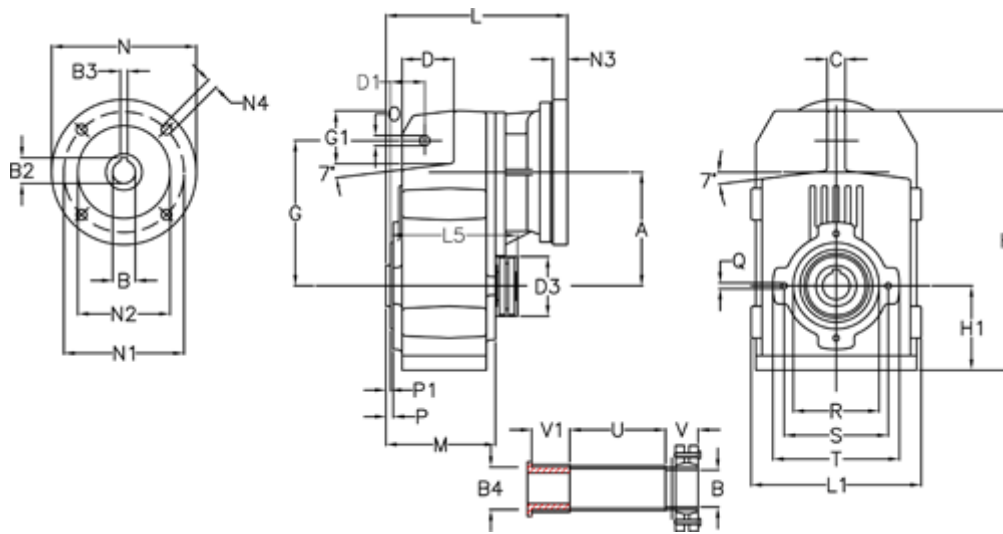

Article number: 295605107008925

Description: Shaft mounted gear  
A514QF55-1070-P71B5

## Measures

A = 211.30	D1 = 65.0	I5 = 222.0	P1 = 4.5	V = 62
B = 55	d3 = 120	M = 163.0	Q = M12x19	V1 = 50
B1 = 14	G = 278	N = 160	R = 180	
B2 = 16.3	G1 = 105.5	N1 = 130	S = 215	
B3 = 5	H = 479.0	N2 = 110	T = 250	
B4 = 55	H1 = 144.0	N4 = M8x16	Tightening torque Nm adapter bushing = 6.0	
C = 20	L = 339.5	O = 22	Tightening torque Nm shrink disc = 12.0	
D = 93.5	L1 = 273	P = 8.5	U = 91.0	